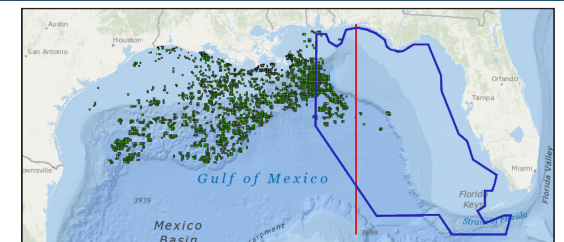

Eglin Gulf Test & Training Range

BOEM Active Leases EGTTR Boundary Military Mission Line May 2020

Eglin manages the eastern Gulf Test & Training Range; the largest over-water military range in the nation. A national asset, the EGTTR is a unique resource offering tremendous capabilities for joint test and training exercises. Its expansive size allows for simultaneous maritime, air and land training activities.