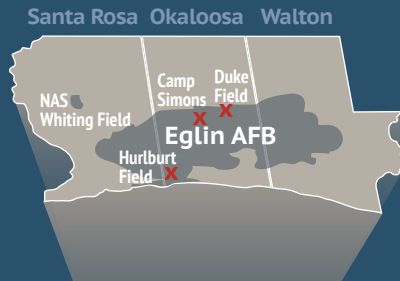

Tri-County Economic Impact

Economic Impact	$10.8 Billion
Total Defense Spending	$4.3 Billion
Jobs	Over 93,200
Source: Florida Defense Fact Book January 2020	

With seven military installations in Northwest Florida, the annual economic impact of the military presence in the region is over $22 Billion, according to the 2020 Florida Defense Handbook.